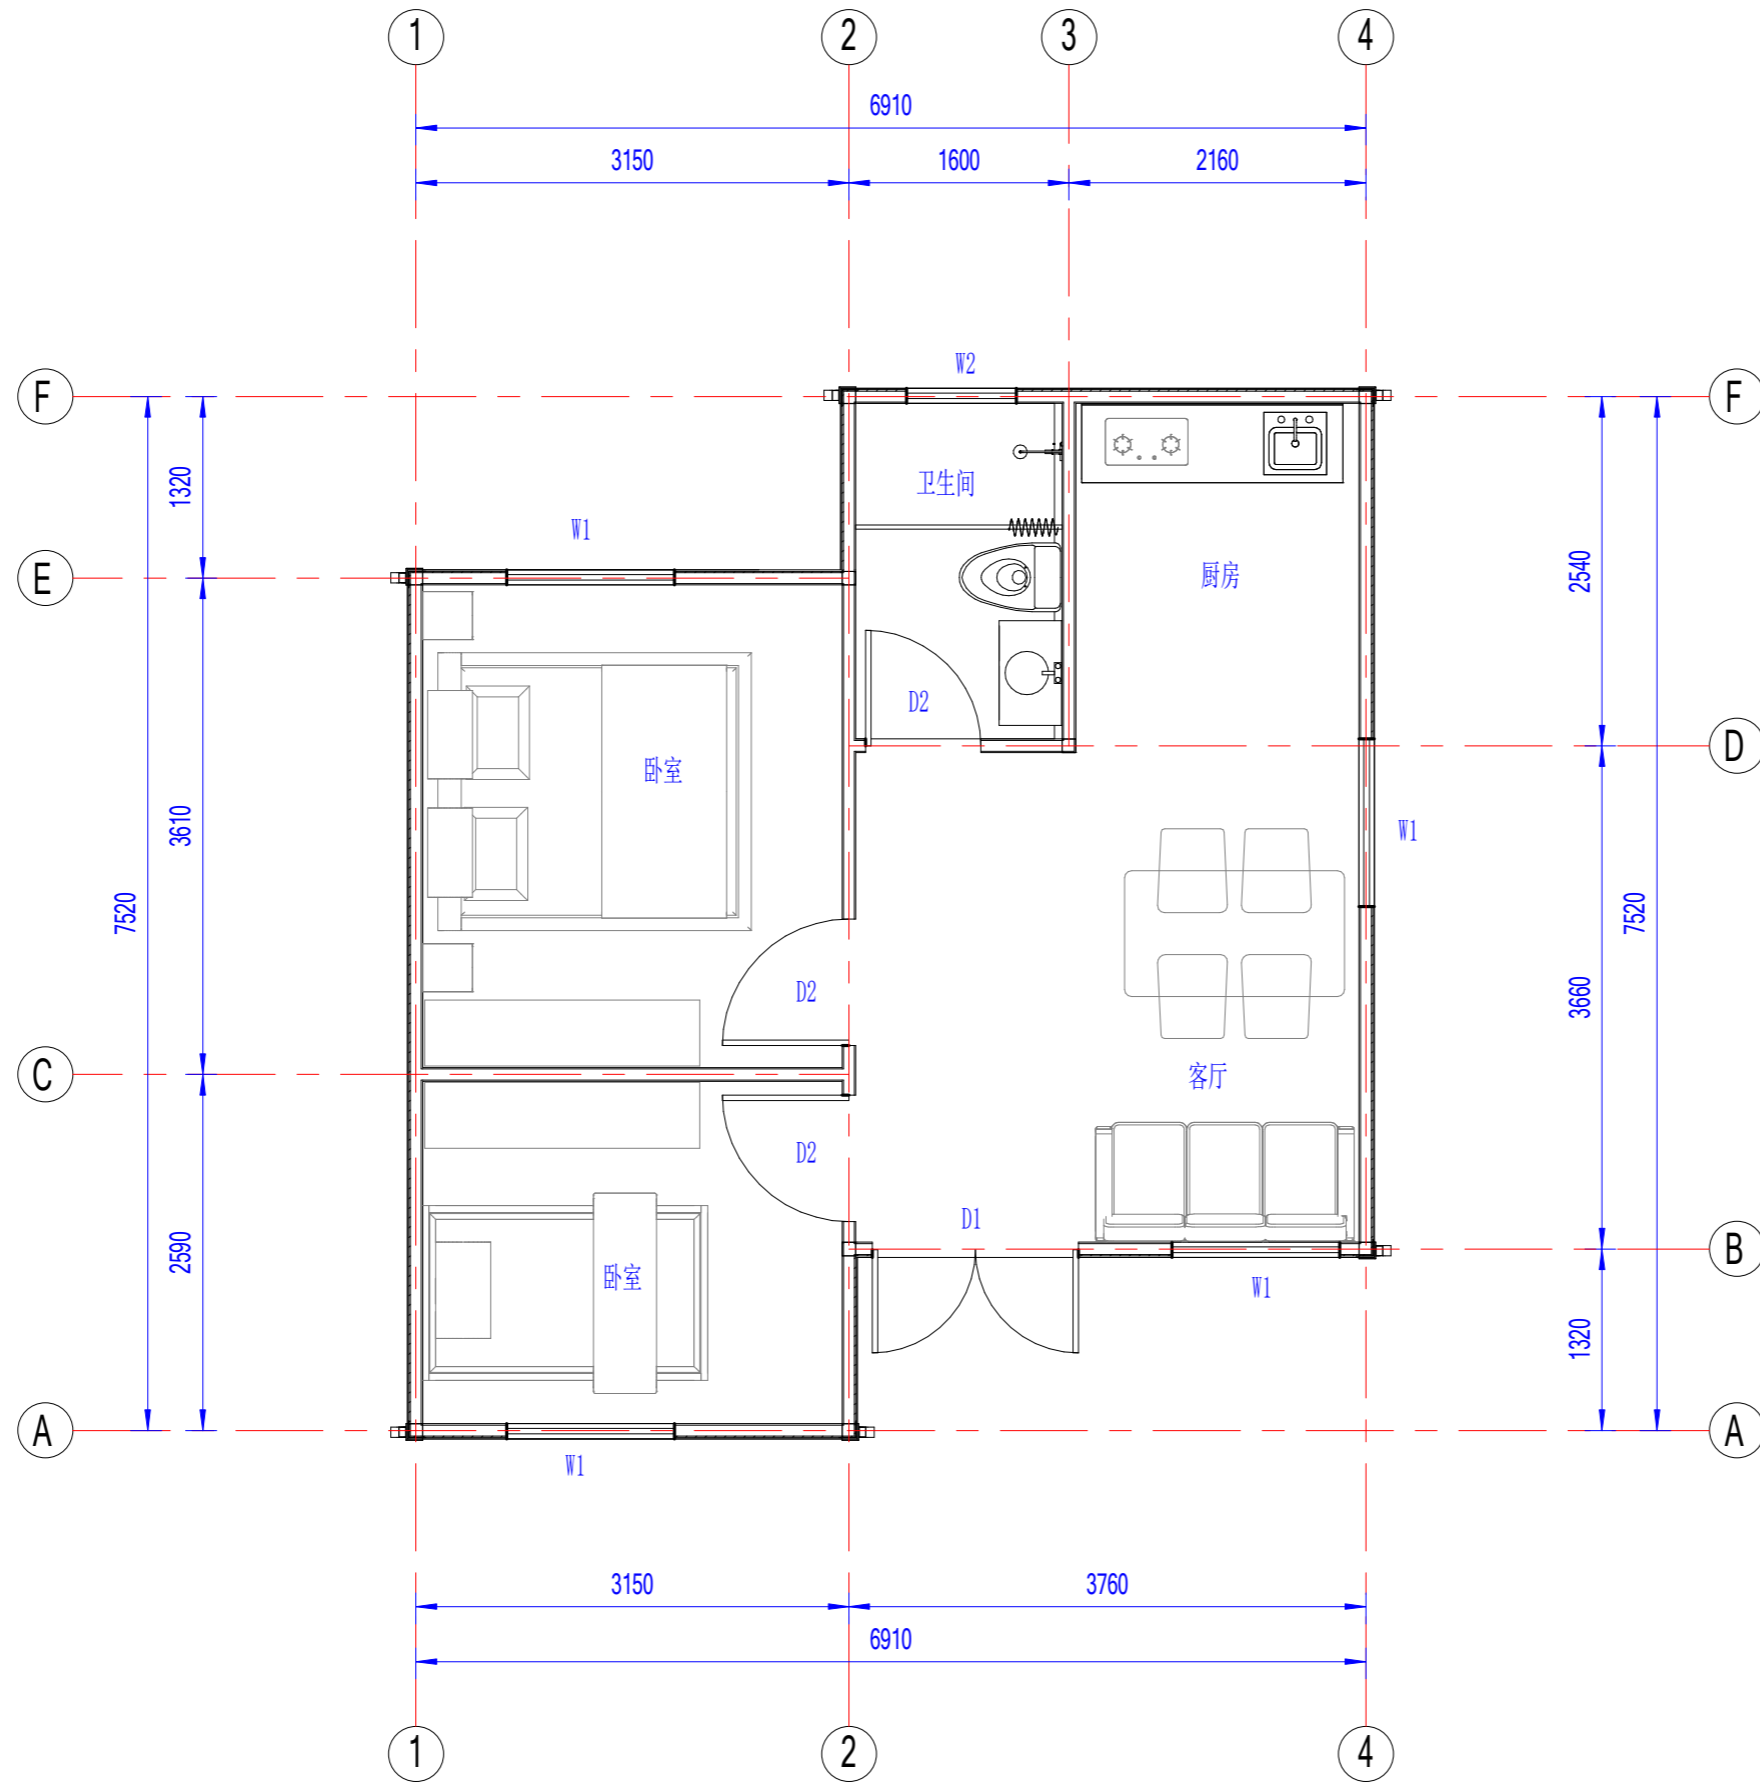

电力	暖通	动力
建筑	结构	给排水
会签		

平面布置图

Rev.	修改内容 Description	日期 Date	发布人 who send

Zhejiang Putian integrated housing Co., Ltd.
Hangzhou Zhongpu Architecture Design (institute) Co., Ltd.

证书等级	
证书编号	
合作设计单位 Cooperative Designer	

工序 Process	签名 Signature	日期 Date
审定 Authorized By		
审核 Verified By		
项目负责人 Process		
校对 Checked By		
设计 Designed By		
制图 Drawn By		

执业签章
Engineer Signature

出图签章
Engineer Signature

项目名称
Project Name
意大利-经济型别墅

图名
Title
平面布置图

工程编号 No.	PT221178	专业 Spec.	JZ
比例 Scale		图号 No.	J0-1

未盖技术出图章本图无效
This drawing is valid only after being stamped and released by the firm.