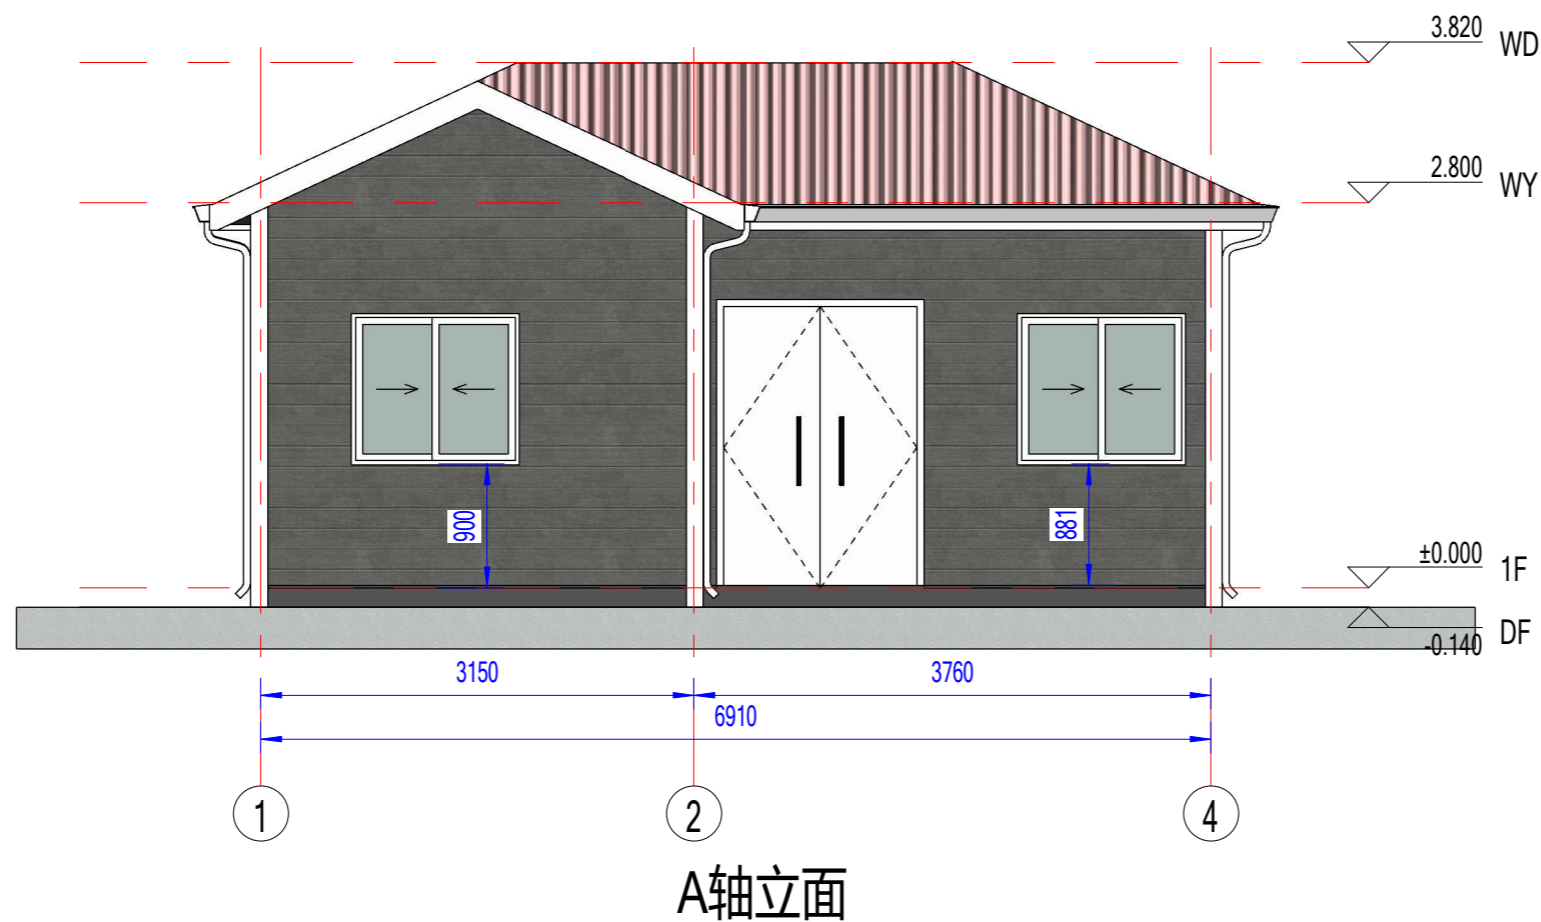

电力	暖通	动力
建筑	结构	给排水
会	签	

Rev.	修改内容 Description	日期 Date	发布人 who send

PTH

Zhejiang Putian integrated housing Co., Ltd.
Hangzhou Zhongpu Architecture Design (Institute) Co., Ltd.

证书等级	
证书编号	
合作设计单位 Cooperative Designer	

工序 Process	签名 Signature	日期 Date
审定 Authorized By		
审核 Verified By		
项目负责人 Process		
校对 Checked By		
设计 Designed By		
制图 Drawn By		

执业签章
Engineer Signature

出图签章
Engineer Signature

项目名称
Project Name
意大利-经济型别墅

图名
Title
立面图

工程编号 No.	PT221178	专业 Type	JZ
比例 Scale		图号 No.	J0-4

未盖技术出图章本图纸无效
This drawing is valid only after being stamped and released by the main.