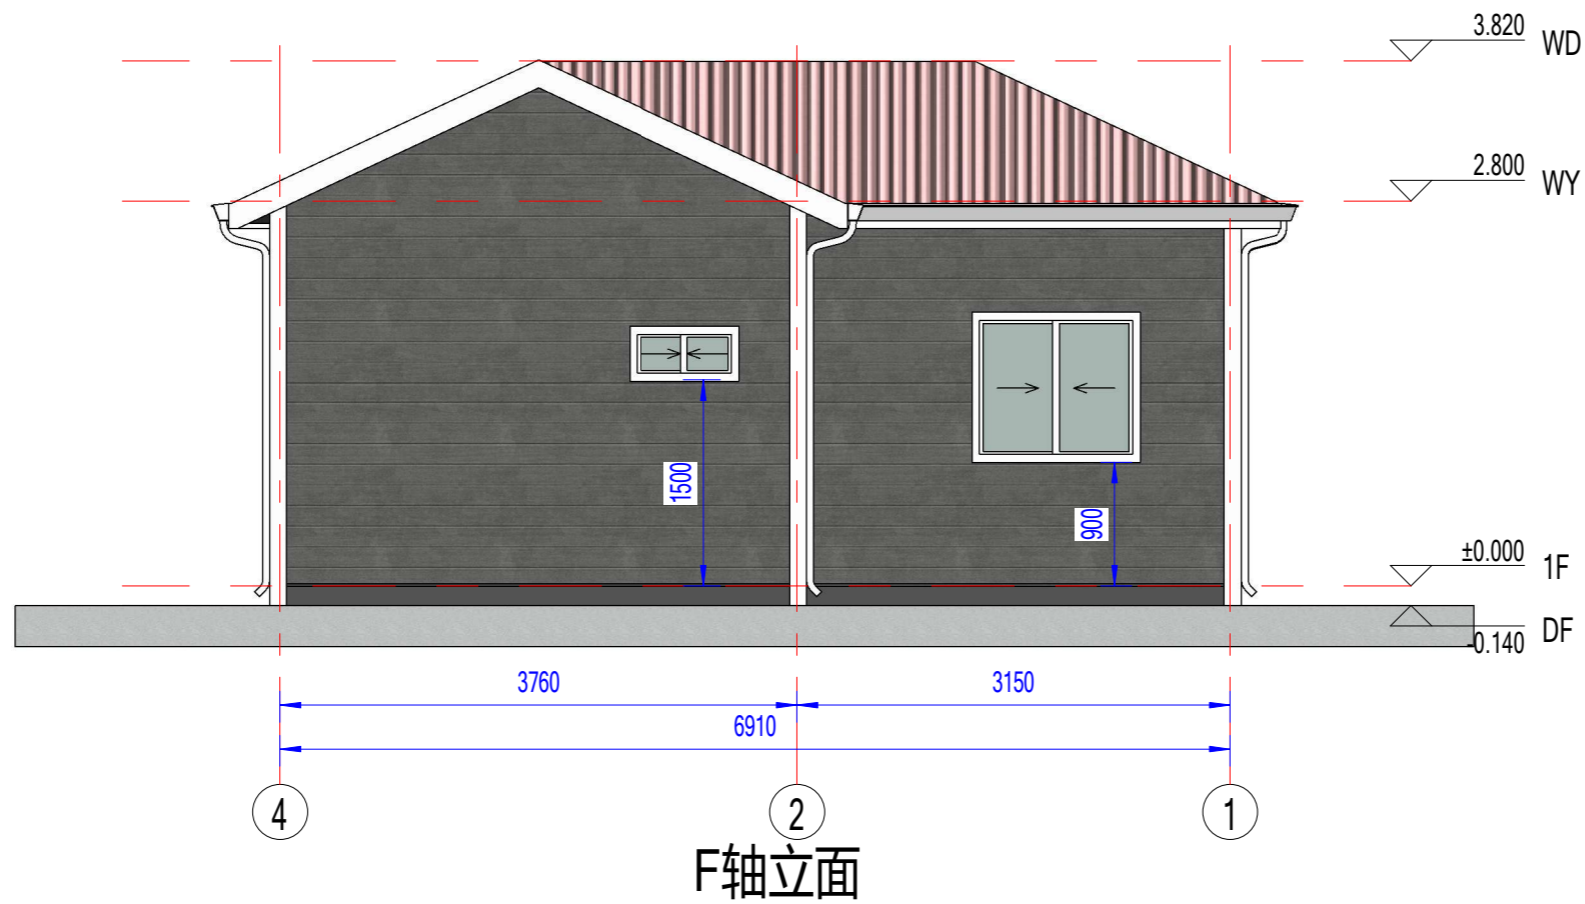

电力	暖通	动力
建筑	结构	给排水
会	签	

Rev.	修改内容 Description	日期 Date	发布人 who send

PTH

Zhejiang Putian integrated housing Co., Ltd.
Hangzhou Zhongpu Architecture Design (Institute) Co., Ltd.

证书等级	
证书编号	
合作设计单位 Cooperative Designer	

工序 Process	签名 Signature	日期 Date
审定 Authorized By		
审核 Verified By		
项目负责人 Process		
校对 Checked By		
设计 Designed By		
制图 Drawn By		

执业签章
Engineer Signature

出图签章
Engineer Signature

项目名称
Project Name
意大利-经济型别墅

图名
Title
立面图

工程编号 No.	PT221178	专业 Type	JZ
比例 Scale		图号 No.	J0-4

未盖技术出图章本图纸无效
This drawing is valid only after being stamped and released by the main.