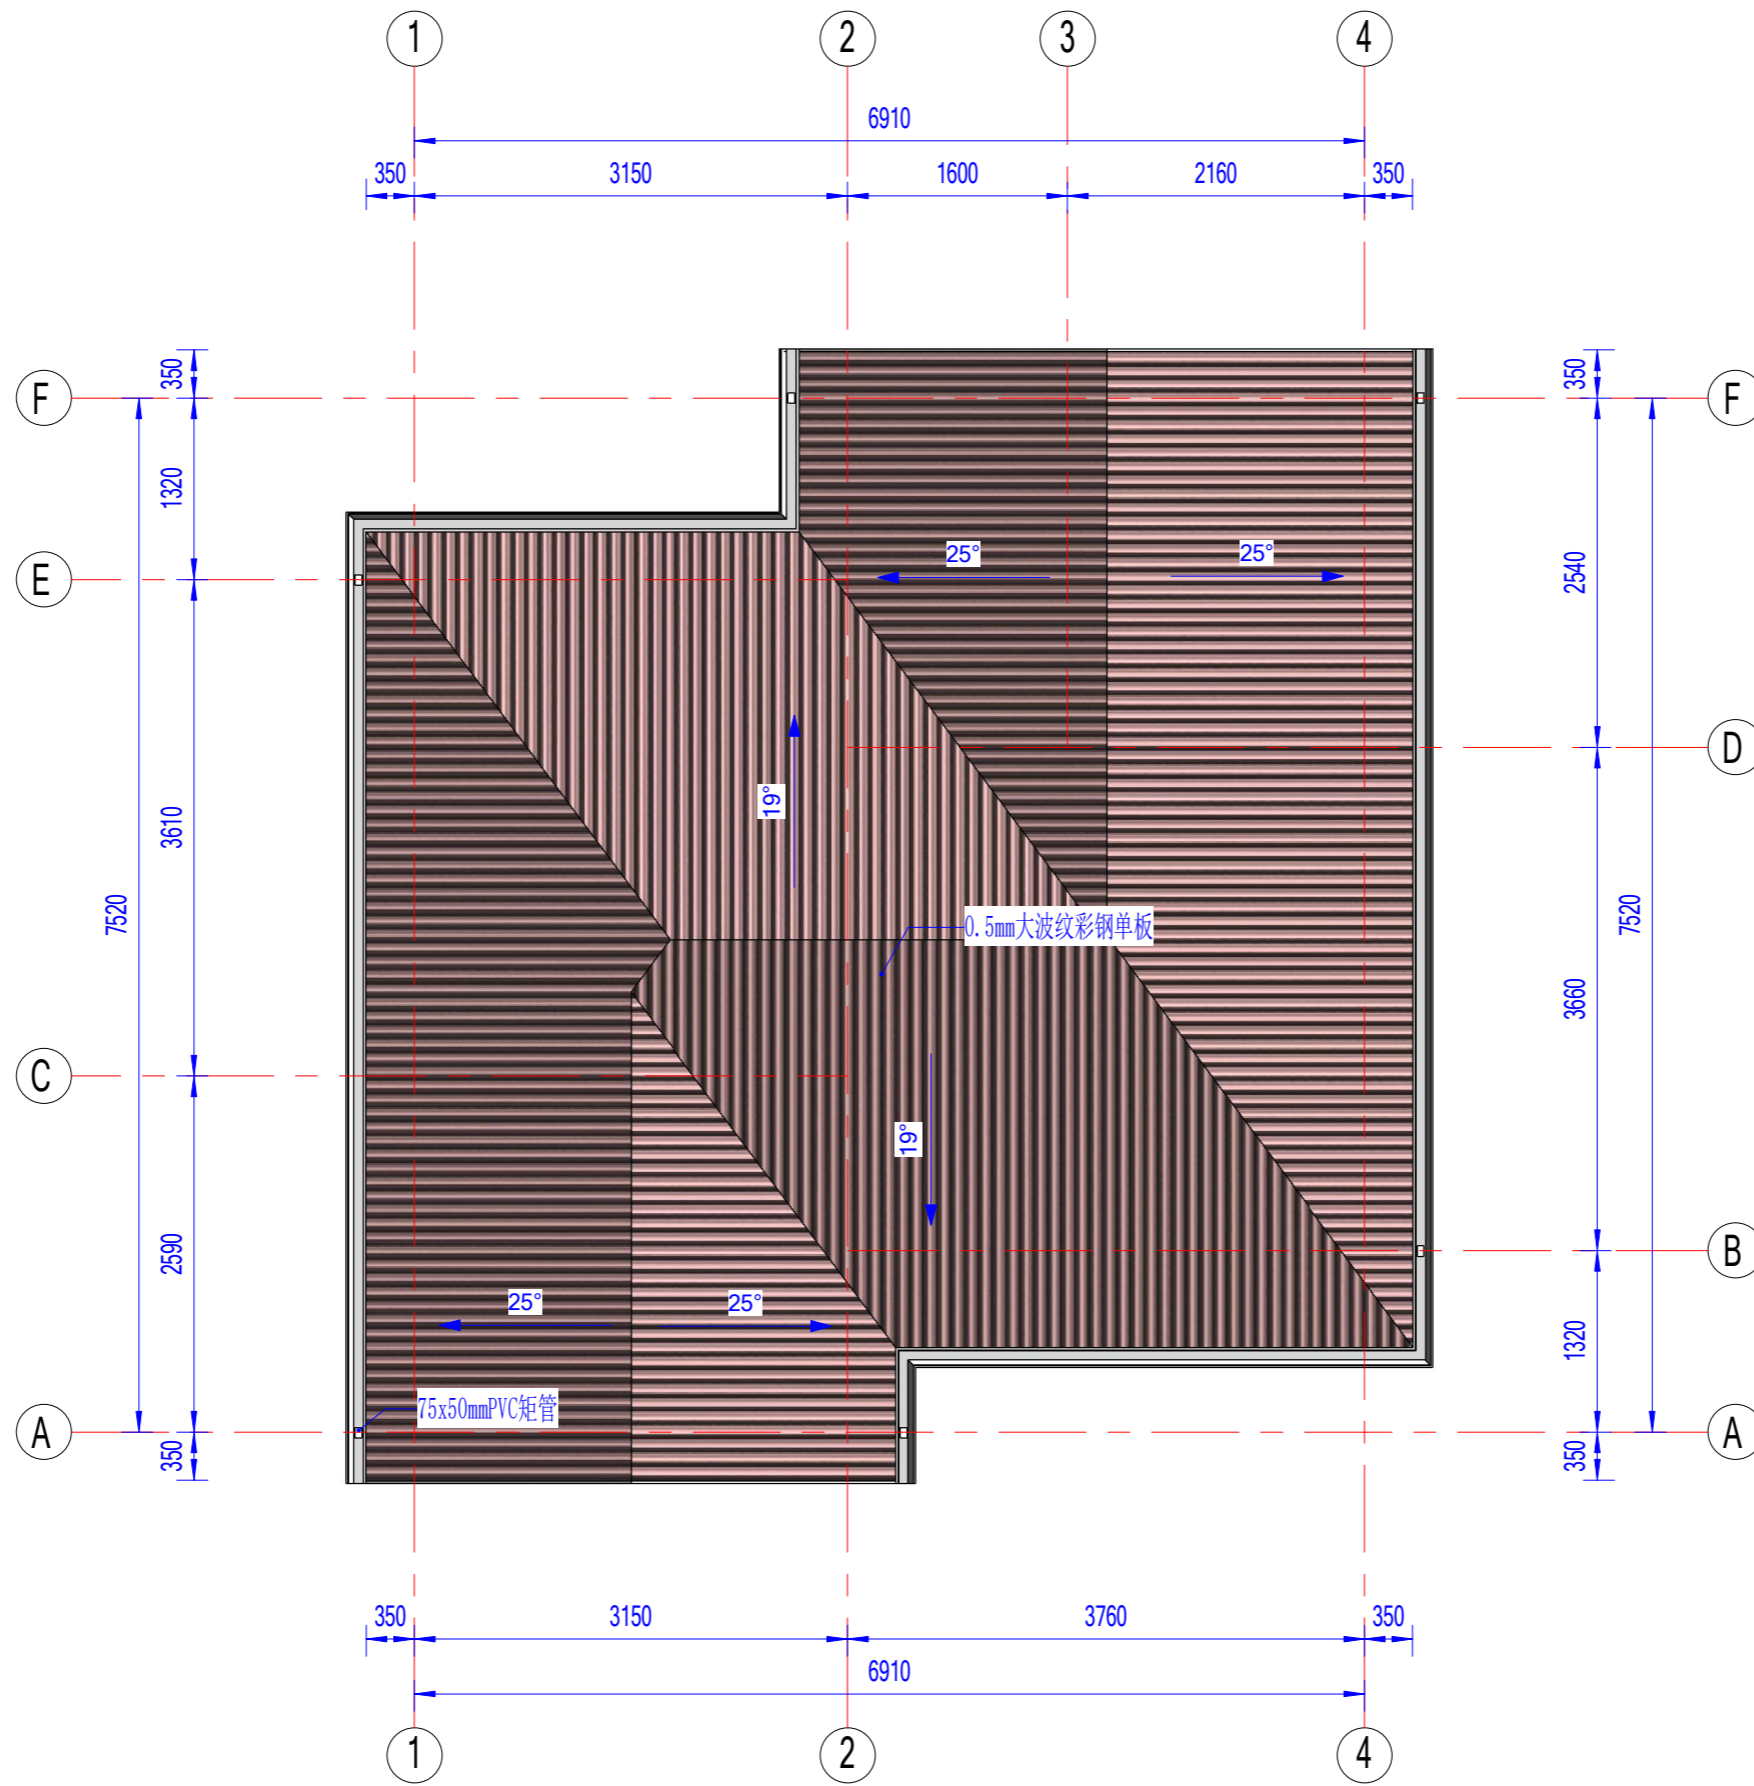

屋面布置图

Copyright 2016.
 本图版权归浙江普天集成房屋有限公司所有，除本工程外对本图的任何其它用途均受限制。
 THE OWNERSHIP OF THE COPYRIGHT IN THIS DRAWING IS RETAINED BY ZHEJIANG PUTIAN INTEGRATED HOUSING CO., LTD. WRITTEN CONSENT MUST BE OBTAINED BEFORE ANY USE OR REPRODUCTION OF THE DRAWING.